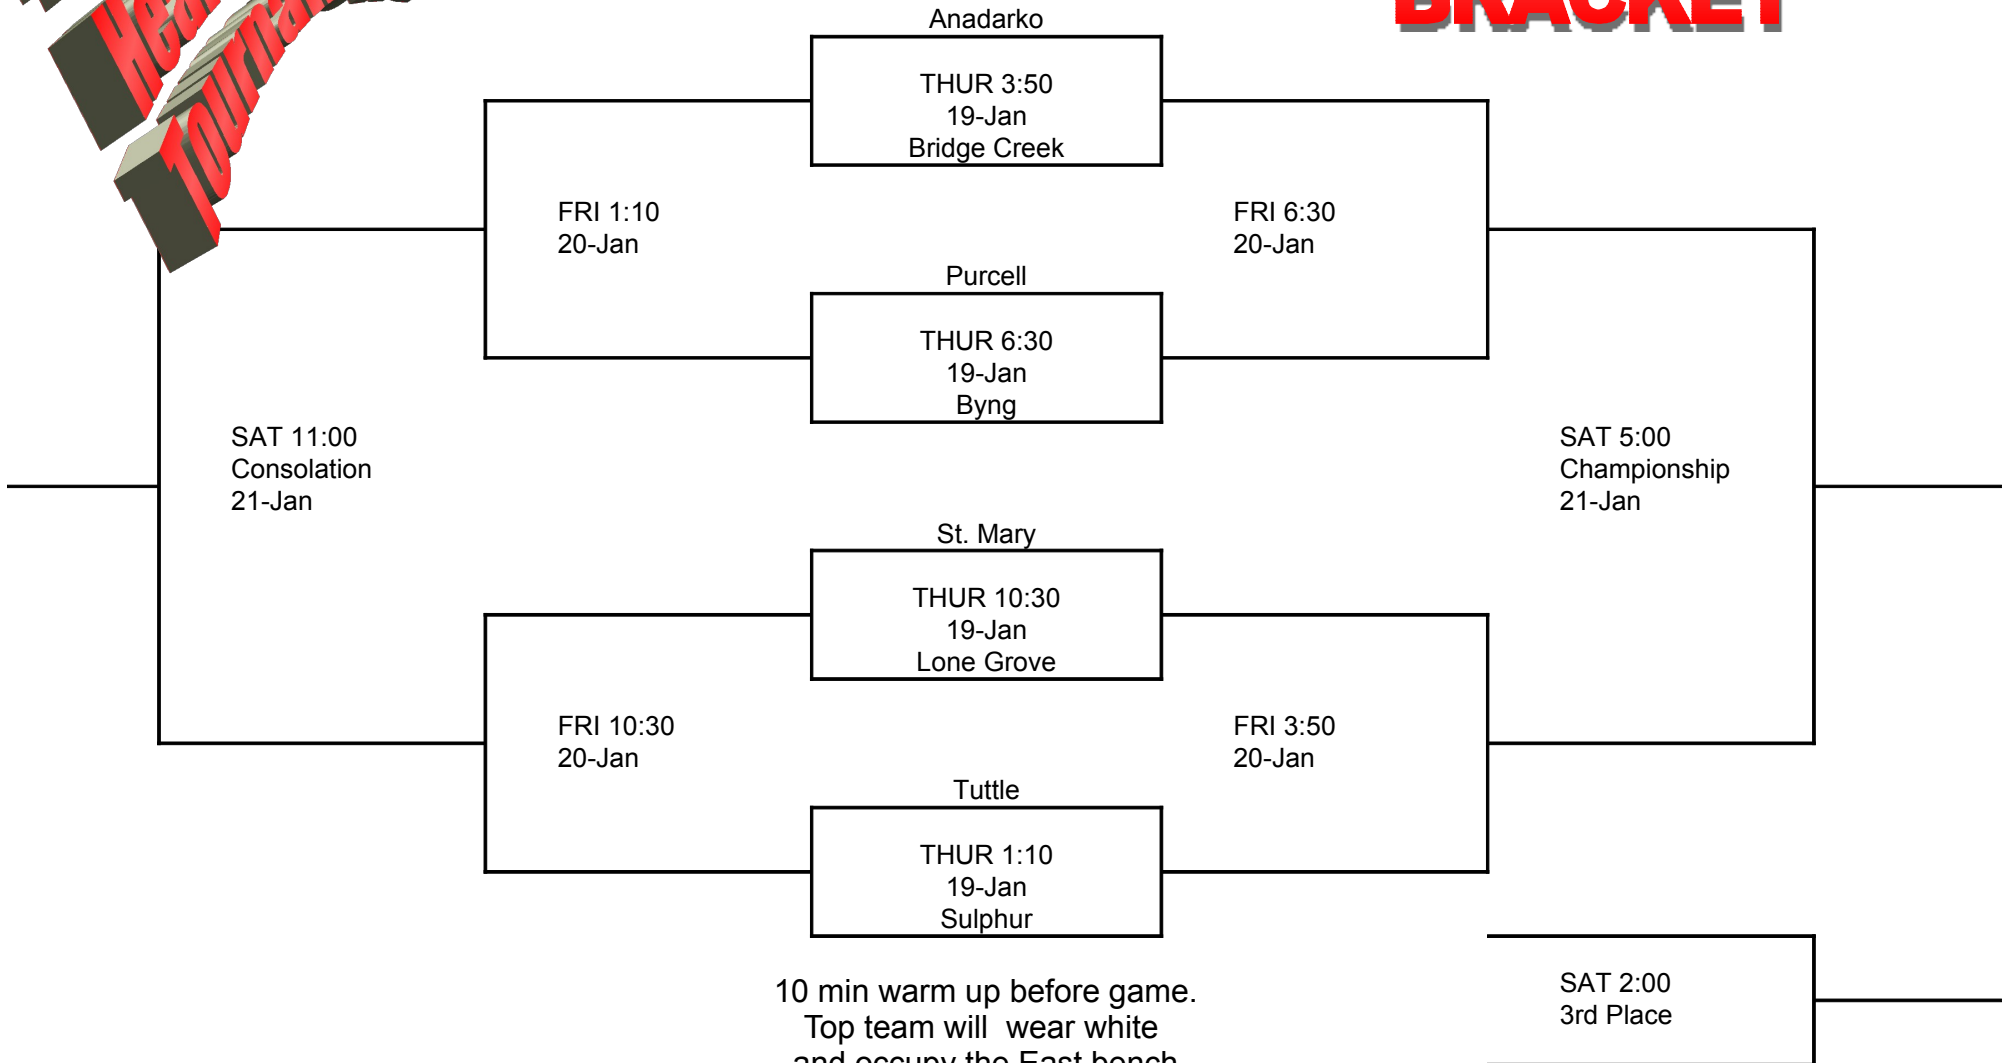

42nd Annual Heart of Oklahoma Tournament

GIRLS BRACKET

10 min warm up before game.
 Top team will wear white
 and occupy the East bench
 Purcell will be home on scoreboard
 and use the East bench

42nd Annual Heart of Oklahoma Tournament

BOYS BRACKET

10 min warm up before game.
 Top team will wear white
 and occupy the East bench
 Purcell will be home on scoreboard
 and use the East bench